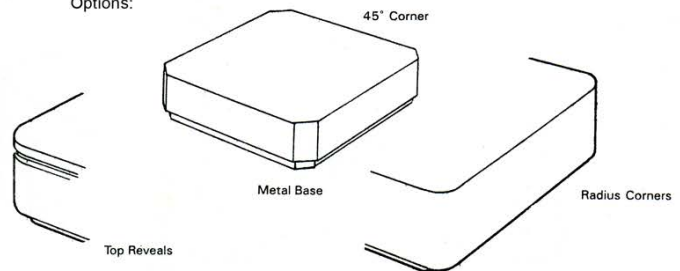

Options:

Metal Base

Radius Corners

Top Reveals