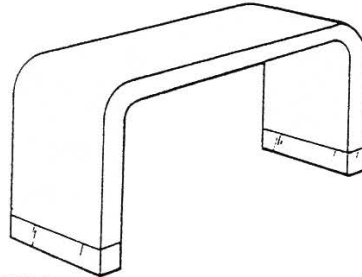

100
OPTION SHOWN
TAPERED LEGS

500

4400

100
PARSONS TABLE
with QUARTER ROUND TOP REVEAL

600

1825

1800

1650 A S

200
CYLINDERS

200
PLANTER
(Water proof
insert
required)

1600 A

1700

GREGORY STEPSKY

Phone: (941) 922-7976 Fax: (941) 923-4313

Email: info@stepskycustomfurniture.com

www.stepskycustomfurniture.com