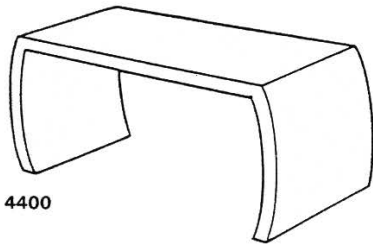

100
OPTION SHOWN
TAPERED LEGS

500

4400

100
PARSONS TABLE
with QUARTER ROUND TOP REVEAL

600

1825

1800

1650 A S