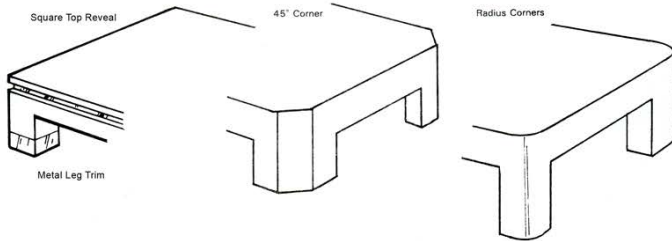

CINDERBLOCK
SERIES 300
2" x 2" base

Open

GREGORY STEPSKY

Phone: (941) 922-7976 Fax: (941) 923-4313

Email: info@stepskycustomfurniture.com

www.stepskycustomfurniture.com

GREGORY S. STEPSKY CUSTOM FURNITURE

Hippo Tables

Options:

Metal Leg Trim

1100

Options:

3/4" Shelf Below

1" to 6" Drawer

2475 S

CUBE TABLES
500 B