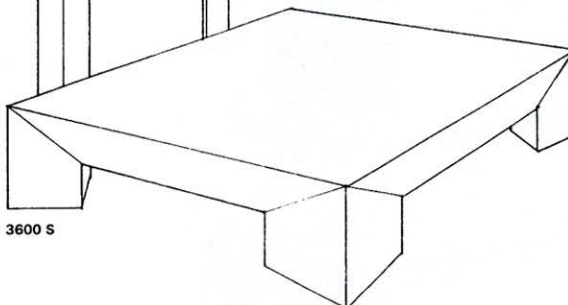

GREGORY S. STEPSKY CUSTOM FURNITURE

1200 X
Metal Base Trim

1200 Y
Radius Corners

200W

100 B

3650 S

3600 S

Regular