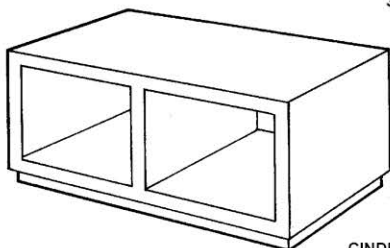

200
CYLINDERS

200
PLANTER
(Water proof
insert
required)

1600 A

1700

GREGORY STEPSKY

Phone: (941) 922-7976 Fax: (941) 923-4313

Email: info@stepskycustomfurniture.com

www.stepskycustomfurniture.com

GREGORY S. STEPSKY CUSTOM FURNITURE

1200 X
Metal Base Trim

1200 Y
Radius Corners

200W

100 B

3650 S

3600 S

Regular