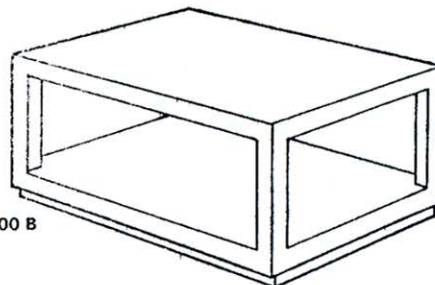

200
CYLINDERS

200
PLANTER
(Water proof
insert
required)

1600 A

1700

GREGORY STEPSKY

Phone: (941) 922-7976 Fax: (941) 923-4313

Email: info@stepskycustomfurniture.com

www.stepskycustomfurniture.com

GREGORY S. STEPSKY CUSTOM FURNITURE

1200 X
Metal Base Trim

1200 Y
Radius Corners

200W

100 B

3650 S

3600 S

Regular