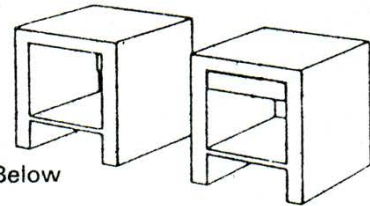

CINDERBLOCK
SERIES 300
2" x 2" base

Open

GREGORY STEPSKY

Phone: (941) 922-7976 Fax: (941) 923-4313

Email: info@stepskycustomfurniture.com

www.stepskycustomfurniture.com

GREGORY S. STEPSKY CUSTOM FURNITURE

Hippo Tables

Options:

Metal Leg Trim

1100

Options:

3/4" Shelf Below

1" to 6" Drawer

2475 S

CUBE TABLES
500 B