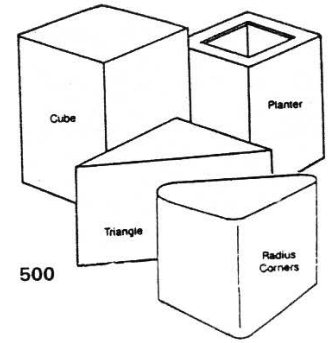

100
OPTION SHOWN
TAPERED LEGS

500

4400

100
PARSONS TABLE
with QUARTER ROUND TOP REVEAL

600

1825

1800

1650 A S