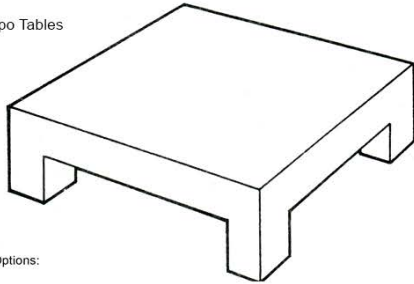

CINDERBLOCK
SERIES 300
2" x 2" base

Open

GREGORY STEPSKY

Phone: (941) 922-7976 Fax: (941) 923-4313

Email: info@stepskycustomfurniture.com

www.stepskycustomfurniture.com

GREGORY S. STEPSKY CUSTOM FURNITURE

Hippo Tables

Options:

Metal Leg Trim

1100

Options:

3/4" Shelf Below

1" to 6" Drawer

2475 S

CUBE TABLES
500 B