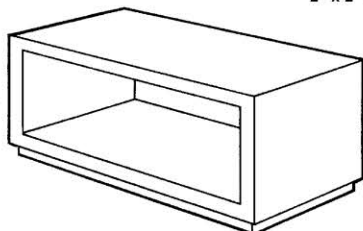

Open

GREGORY STEPSKY

Phone: (941) 922-7976 Fax: (941) 923-4313

Email: info@stepskycustomfurniture.com

www.stepskycustomfurniture.com