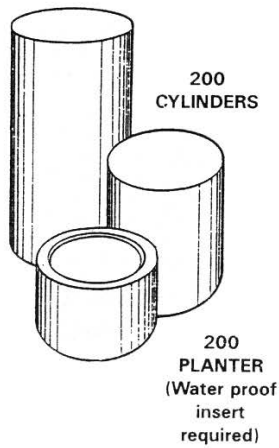

100
OPTION SHOWN
TAPERED LEGS

500

4400

100
PARSONS TABLE
with QUARTER ROUND TOP REVEAL

600

1825

1800

1650 A S

200
CYLINDERS

200
PLANTER
(Water proof
insert
required)

1600 A

1700

GREGORY STEPSKY

Phone: (941) 922-7976 Fax: (941) 923-4313

Email: info@stepskycustomfurniture.com

www.stepskycustomfurniture.com