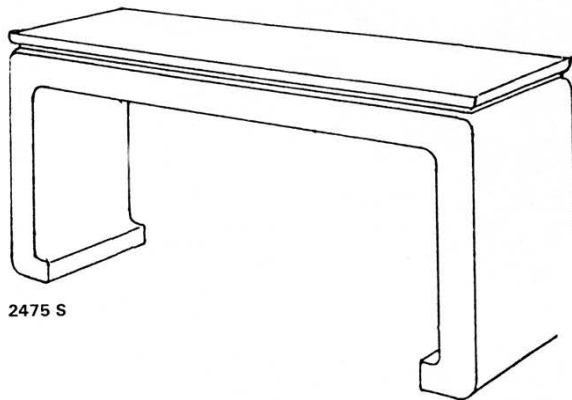

Options:

Metal Leg Trim

1100

Options:

3/4" Shelf Below

1" to 6" Drawer

2475 S

CUBE TABLES
500 B