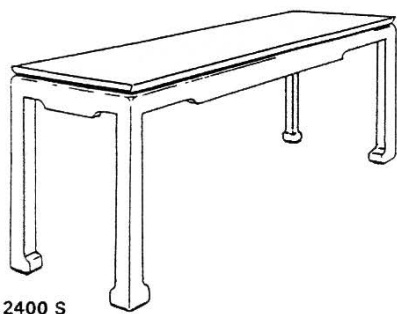

GREGORY S. STEPSKY CUSTOM FURNITURE

GREGORY STEPSKY
Phone: (941) 922-7976 Fax: (941) 923-4313
Email: info@stepskycustomfurniture.com
www.stepskycustomfurniture.com