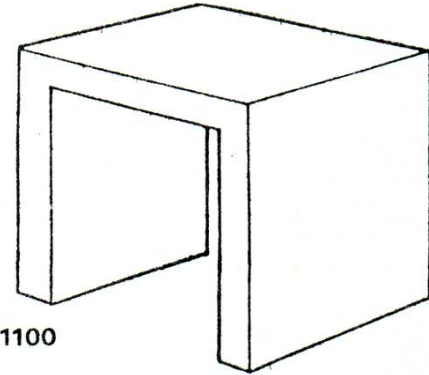

CINDERBLOCK
SERIES 300
2" x 2" base

Open

GREGORY STEPSKY

Phone: (941) 922-7976 Fax: (941) 923-4313

Email: info@stepskycustomfurniture.com

www.stepskycustomfurniture.com

GREGORY S. STEPSKY CUSTOM FURNITURE

Hippo Tables

Options:

Metal Leg Trim

1100

Options:

3/4" Shelf Below

1" to 6" Drawer

2475 S

CUBE TABLES
500 B