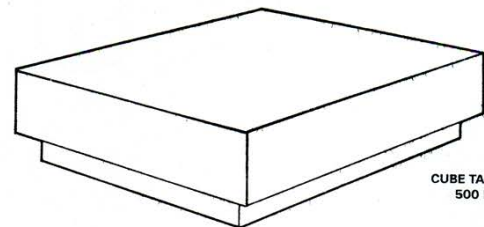

Options:

Metal Leg Trim

1100

Options:

3/4" Shelf Below

1" to 6" Drawer

2475 S

CUBE TABLES
500 B