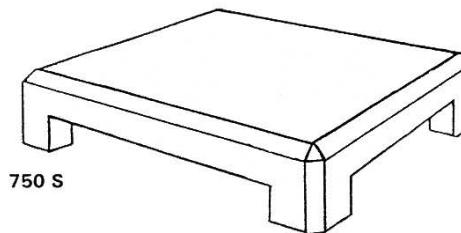

GREGORY S. STEPSKY CUSTOM FURNITURE

GREGORY STEPSKY
Phone: (941) 922-7976 Fax: (941) 923-4313
Email: info@stepskycustomfurniture.com
www.stepskycustomfurniture.com