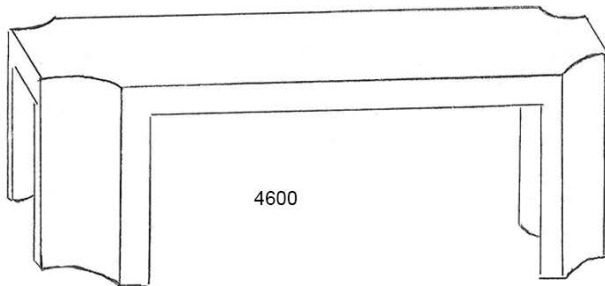

Options:

Metal Leg Trim

1100

Options:

3/4" Shelf Below

1" to 6" Drawer

2475 S

CUBE TABLES
500 B

Options:

45° Corner

Metal Base

Radius Corners

Top Reveals

4600

GREGORY STEPSKY

Phone: (941) 922-7976 Fax: (941) 923-4313