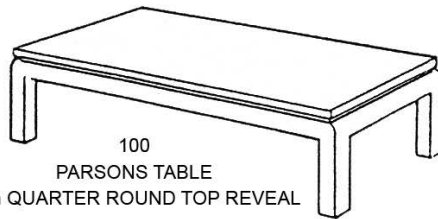

100
OPTION SHOWN
TAPERED LEGS

500

4400

100
PARSONS TABLE
with QUARTER ROUND TOP REVEAL

600

1825

1800

1650 A S